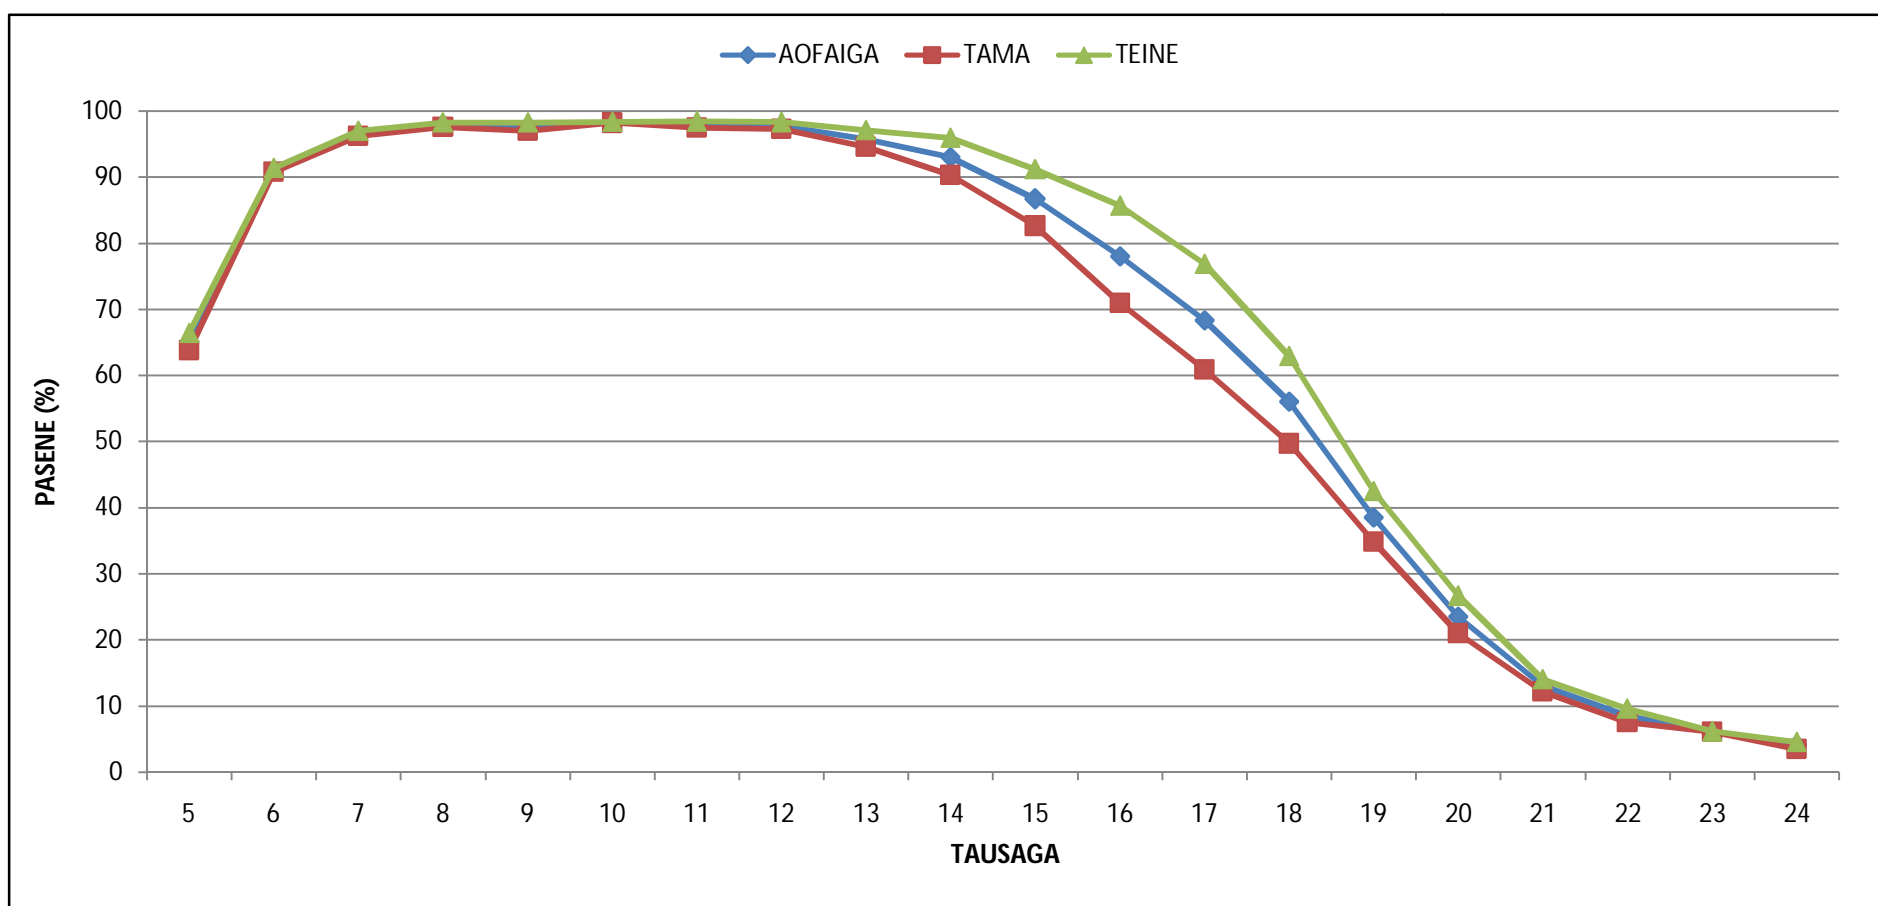

Percentage distribution of school enrolment by single ages 5 - 24

From the Census of Population and Housing 2011, a total of 79,708 children in the age of 5-24 was recorded. About 71 percent or 56,788 students were attending school, of which 51 percent were males (28,719) and 49 percent were females (28,069). For students between 6-14 years old, more than 90 percent of the total attended primary school. For the 15-19 year old, a notable decreasing trend from 85% down to 40% was recorded as the students aged from 15-19 years. It indicated, as students moved up in secondary schools, many students started to drop out of school.

For more information please contact the Samoa Bureau of Statistics at phone: 21373/62000.

Pasene o i latou na resitalaina mo aoaoga mai le 5 – 24 tausaga le matutua

I faaiuga o le Tusigaigoa o Tagata ma Fale 2011, sa faamauina le aofaiga e 79,708 o le tupulaga e 5-24 tausaga le matutua, sa tataua ona ona ulufale ma aotauina i aoaoga. Peitai na o le 71 pasene pe 56,788 sa faamauina i le Tusigaigoa 2011. E 51 pasene o Alii (28,719) ae 49 pasene o Tamaitai (28,069). Mo le tupulaga e 6-14 tausaga le matutua, e tusa ma le 90 pasene o le aofaiga atoa, sa mafai ona aotauina i aoaoga tulaga lua. Mo le tupulaga 15-19 tausaga, sa faamauina le faasolosolo ina pa'u i lalo o le aofaiga o le au aooga ao faasolo ina matua le soifuaga, mai le 85 pasene mo le tupulaga 15 tausaga, seia pa'u lava i le 40 pasene mo le au aooga 19 tausaga, poo tausaga faatulagaina mo kolisi mauialuluga.