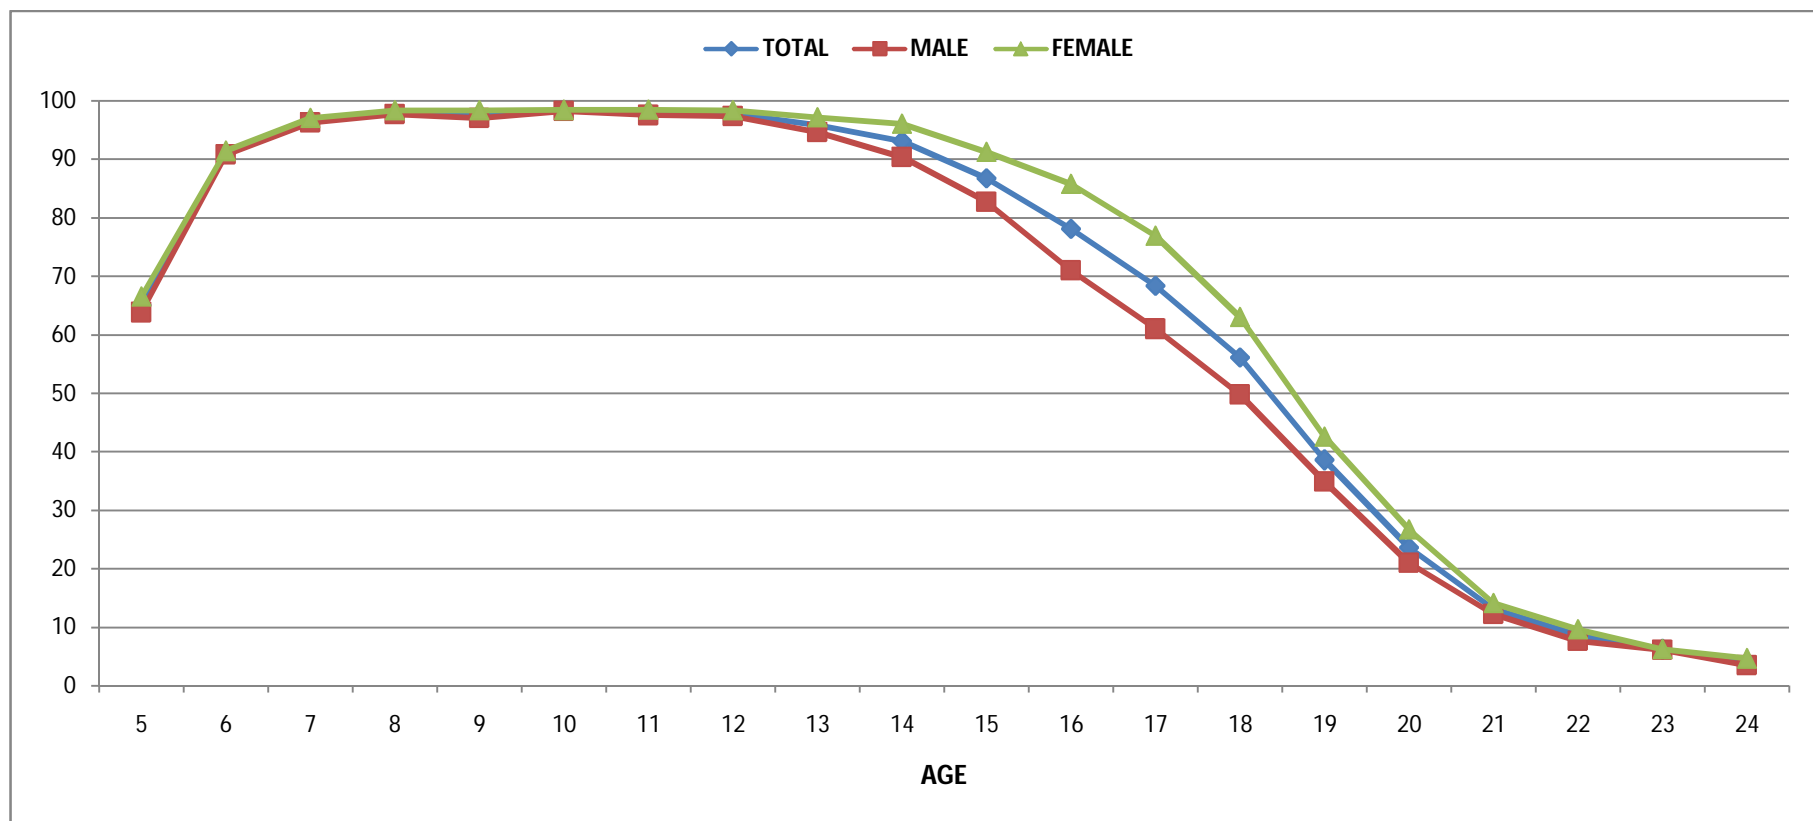

Percentage distribution of school enrolment by single ages 5 - 24

From the Census of Population and Housing 2011, a total of 79,708 children in the age of 5-24 was recorded. About 71 percent or 56,788 students were attending school, of which 51 percent were males (28,719) and 49 percent were females (28,069). For students between 6-14 years old, more than 90 percent of the total attended primary school. For the 15-19 year old, a notable decreasing trend from 85% down to 40% was recorded as the students aged from 15-19 years. It indicated, as students moved up in secondary schools, many students started to drop out of school.

For more information please contact the Samoa Bureau of Statistics at phone: 21373/62000.

Pasene o i latou na resitalaina mo aoaoga mai le 5 – 24 tausaga le matutua

I faaiuga o le Tusigaigoa o Tagata ma Fale 2011, sa faamauina le aofaiga e 79,708 o le tupulaga e 5-24 tausaga le matutua, sa tataua ona ona ulufale ma aotauina i aoaoga. Peitai na o le 71 pasene pe 56,788 sa faamauina i le Tusigaigoa 2011. E 51 pasene o Alii (28,719) ae 49 pasene o Tamaitai (28,069). Mo le tupulaga e 6-14 tausaga le matutua, e tusa ma le 90 pasene o le aofaiga atoa, sa mafai ona aotauina i aoaoga tulaga lua. Mo le tupulaga 15-19 tausaga, sa faamauina le faasolosolo ina pa'u i lalo o le aofaiga o le au aooga ao faasolo ina matua le soifuaga, mai le 85 pasene mo le tupulaga 15 tausaga, seia pa'u lava i le 40 pasene mo le au aooga 19 tausaga, poo tausaga faatulagaina mo kolisi mauialuluga.