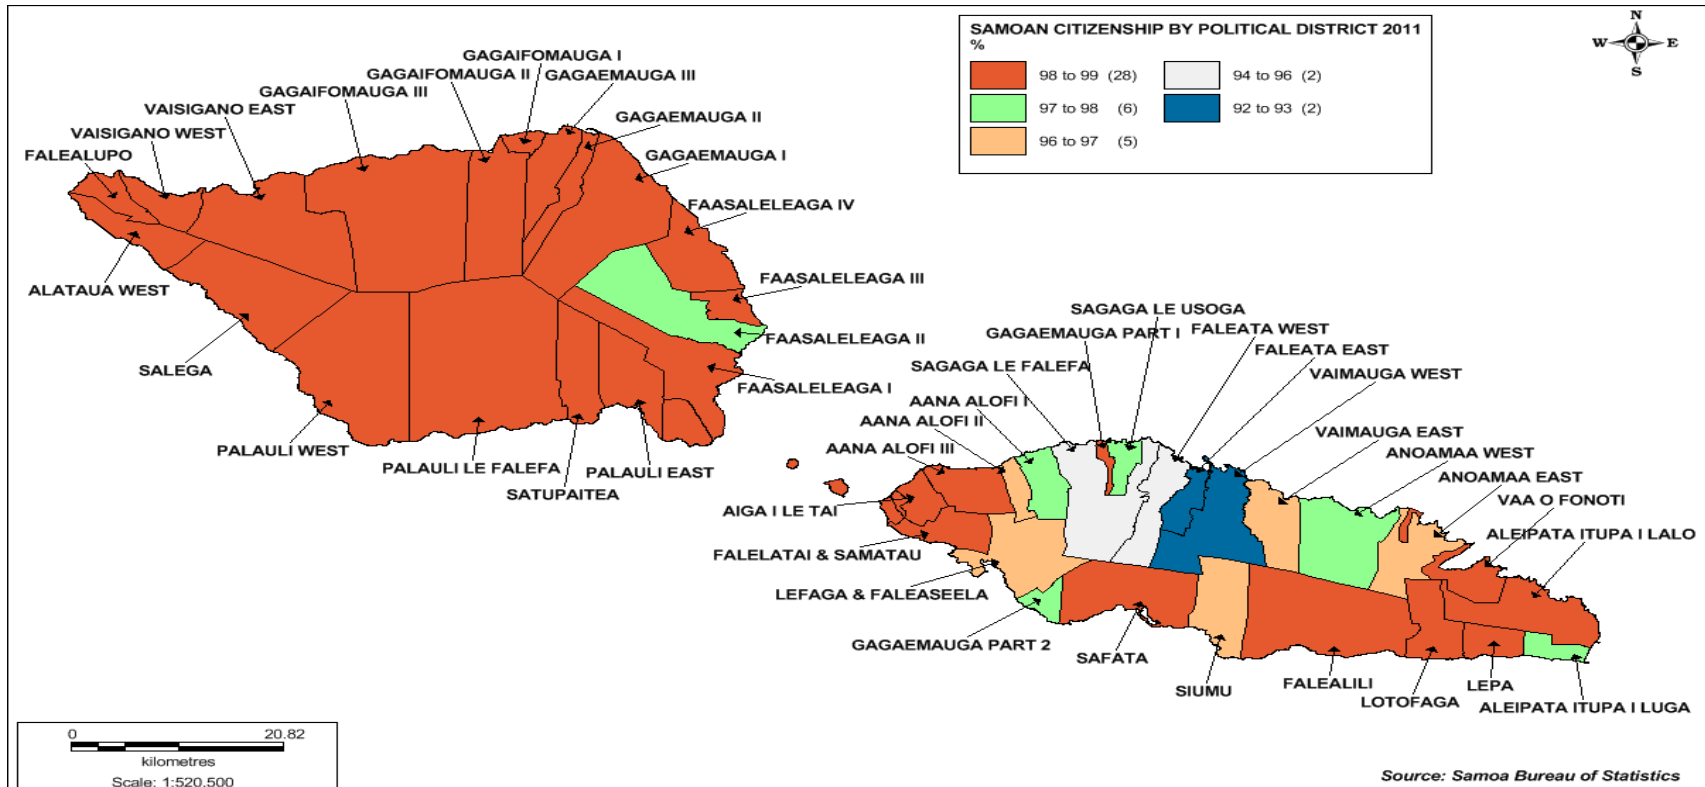

## SAMOAN CITIZENSHIP BY POLITICAL DISTRICT, 2011 IN PERCENTAGE

The Census of Population and Housing 2011 recorded that Samoa has a total population of **187,820**. Out of the total population, **96percent** or **180,398** people are **Samoa citizens**. The above map shows the distribution of Samoa's population whose country of citizenship is Samoa by political district and in **percentage**. The **first colour orange** shows that there are **28 political districts with the highest percentage** of Samoan citizens residing there ranging from **94 to 99 percent** or in other words only **1-6 percent** are people with **other citizenship**. The **last colour blue** shows that there are **2 political districts with the lowest percentage** of Samoan citizens ranging from **92 to 93 percent** or about **7-8percent** of **other citizenship**.

Overall, out of the total population of Samoan citizens of **180,398**, **76 percent** or **136,595** Samoan citizens lived on Upolu including (*Manono and Apolima*) but **24 percent** or **43,803** lived on the island of Savaii.